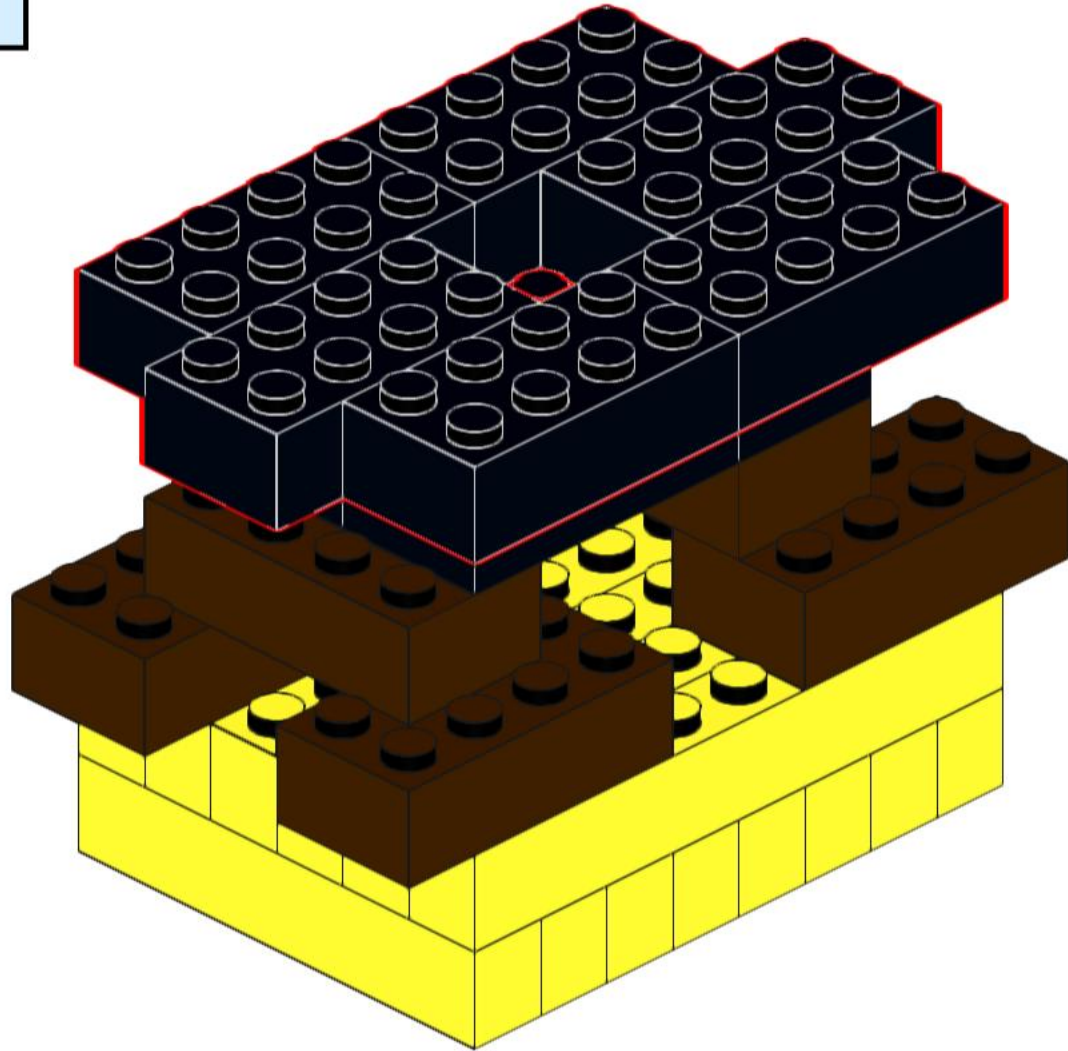

KIDS
BUILDING INSTRUCTIONS
Season 2024

*Unofficial WRO themed game for students 6 to 10 years old
for use at a national level*

Animal Rescue Squad

1

Hippopotamus

2

3

4

5

6

7

8

9

1

Polar Bear

2