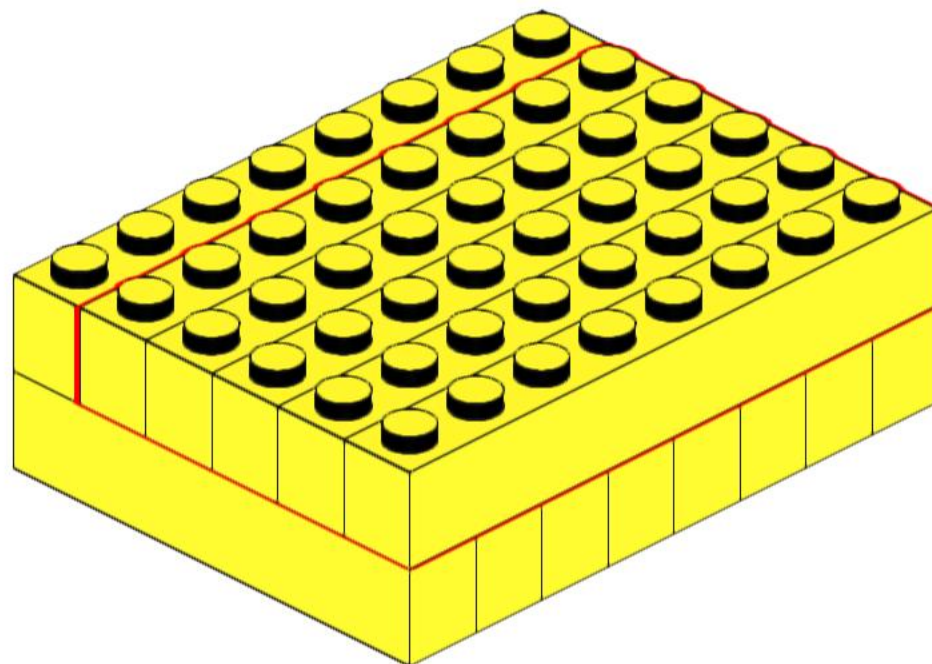

KIDS
BUILDING INSTRUCTIONS
Season 2024

*Unofficial WRO themed game for students 6 to 10 years old
for use at a national level*

Animal Rescue Squad

1

Hippopotamus

2

3

4