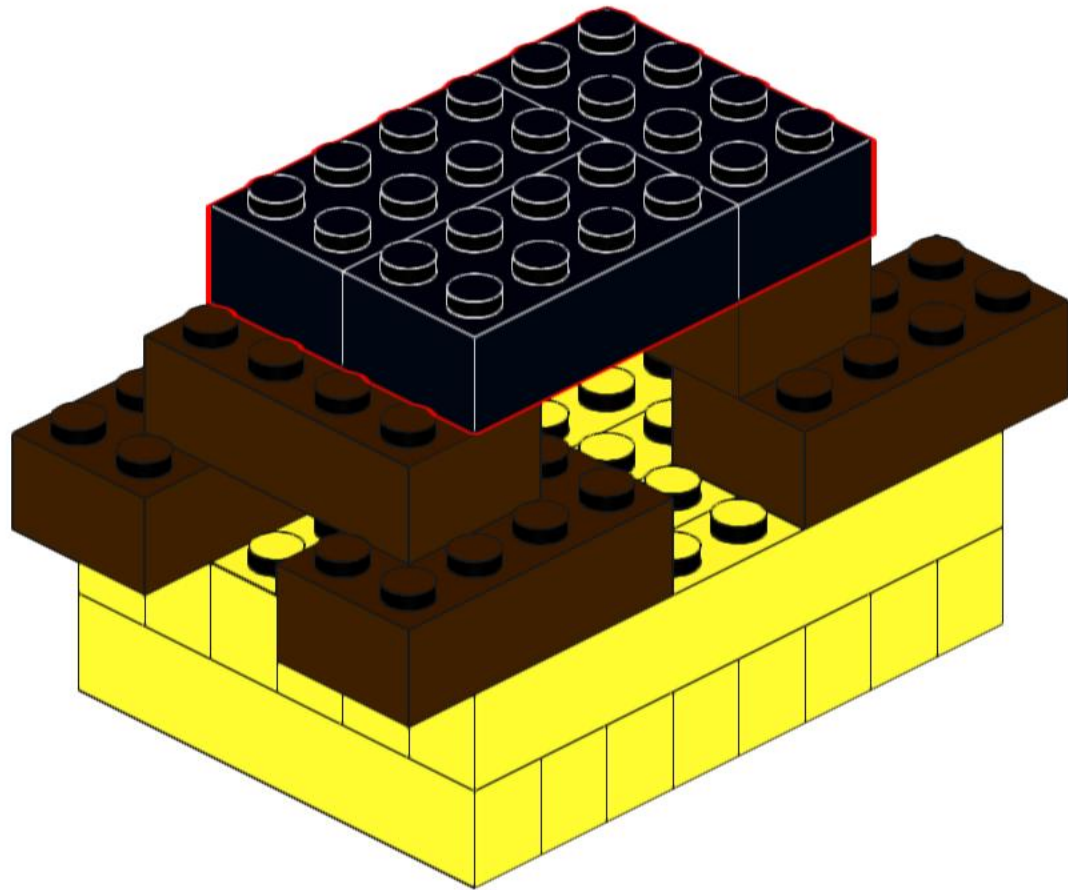

KIDS
BUILDING INSTRUCTIONS
Season 2024

*Unofficial WRO themed game for students 6 to 10 years old
for use at a national level*

Animal Rescue Squad

1

Hippopotamus

2

3

4

5

6

7

8

9

1

Polar Bear

2